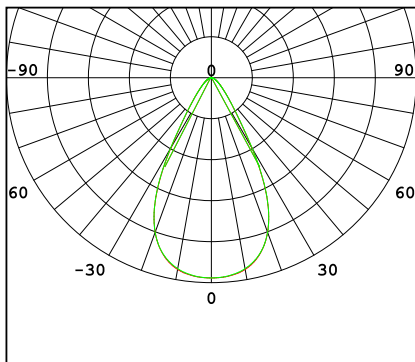

### Optical Characteristics

Correlated Colour Temperature	4000K
Colour Rendering Index	80Ra Standard
LED Type	SMD 2835
LED Expected Lifespan	87,500hrs at L80B50
Light Efficacy	150lm/w
Luminous Flux	150W: 20,250 - 21,225lm 225W: 30,375 - 31,837lm 300W: 40,500 - 42,450lm
Beam Angle	Symmetric: 60° - Default Asymmetric: 50°

## COLOUR TEMPERATURES

WARM WHITE  
2700K - 3000K

COOL WHITE  
5900K - 6500K

## ILLUMINANCE AT DISTANCE

SYMMETRIC 60° - DEFAULT

ASYMMETRIC 50°

## DIMENSIONS