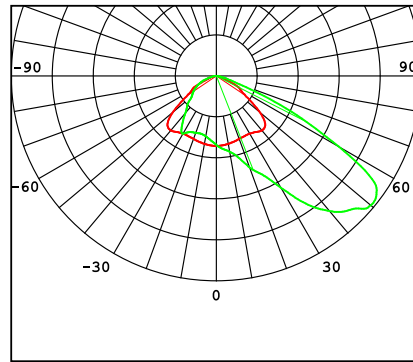

### Optical Characteristics

Correlated Colour Temperature	4000K
Colour Rendering Index	80Ra Standard
LED Type	SMD 2835
LED Expected Lifespan	87,500hrs at L80B50
Light Efficacy	150lm/w
Luminous Flux	150W: 20,250 - 21,225lm 225W: 30,375 - 31,837lm 300W: 40,500 - 42,450lm
Beam Angle	Symmetric: 60° - Default Asymmetric: 50°

## COLOUR TEMPERATURES

WARM WHITE  
2700K - 3000K

COOL WHITE  
5900K - 6500K

## ILLUMINANCE AT DISTANCE

SYMMETRIC 60° - DEFAULT

ASYMMETRIC 50°

## DIMENSIONS