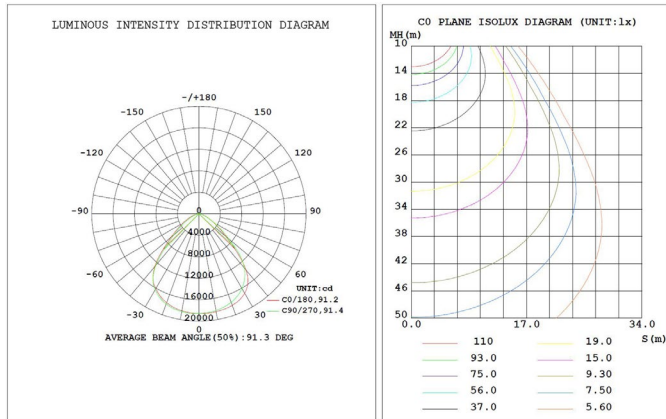

Weight & Packaging	
Diameter	<i>306mm</i>
Dimensions	<i>306 x 157mm</i>
Net Weight	<i>2.5kg</i>

Optical Characteristics	
Correlated Colour Temperature	<i>4000K - 5000K - 6000K</i>
Colour Rendering Index	<i>80Ra Standard</i>
LED Type	<i>Lumileds 2835</i>
LED Expected Lifespan	<i>102,000 hrs</i>
Luminous Flux	<i>18,000lm - 34,120lm</i>
Beam Angle	<i>Type I: 90°</i>
	<i>Type II: 120°</i>

COLOUR TEMPERATURES

WARM WHITE
2700K - 3000K

COOL WHITE
5900K - 6500K

ILLUMINANCE AT DISTANCE

TYPE I: 90°

DIMENSIONS